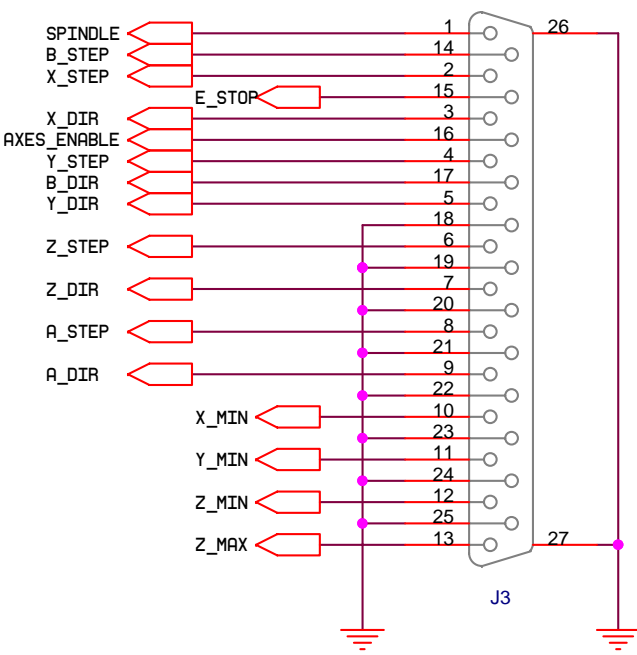

BeagleBone Black

Options

PC Parallel Port Output

RAMPS Adapter

grbl Adapter

Title		
BeagleBone RAMPS + Parallel		
Size	Document Number	Rev
B	B32020	1.0
Date:	Wednesday, August 28, 2013	Sheet 1 of 1