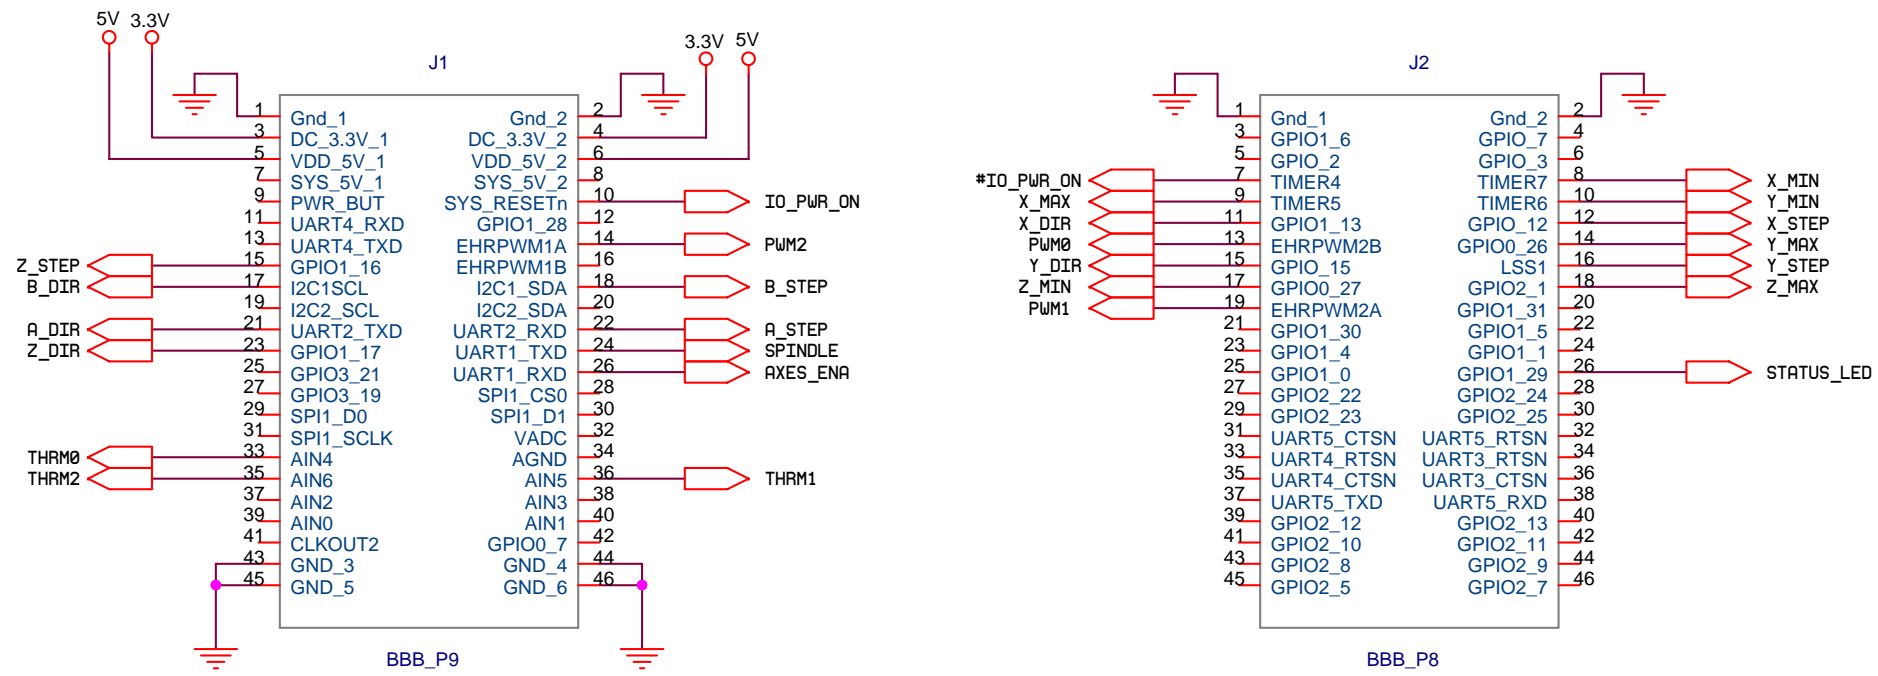

BeagleBone Black

Options

PC Parallel Port Output

RAMPS Adapter

grbl Adapter

Title		
BeagleBone RAMPS + Parallel		
Size	Document Number	Rev
B	B32020	1.0
Date:	Wednesday, August 28, 2013	Sheet 1 of 1