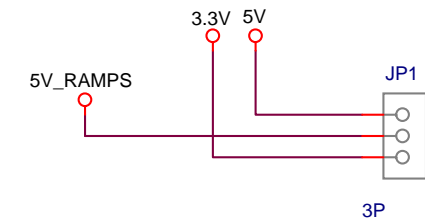

BeagleBone Black

Options

PC Parallel Port Output

RAMPS Adapter

grbl Adapter

Title		
BeagleBone RAMPS + Parallel		
Size	Document Number	Rev
B	B32020	1.0
Date:	Wednesday, August 28, 2013	Sheet 1 of 1