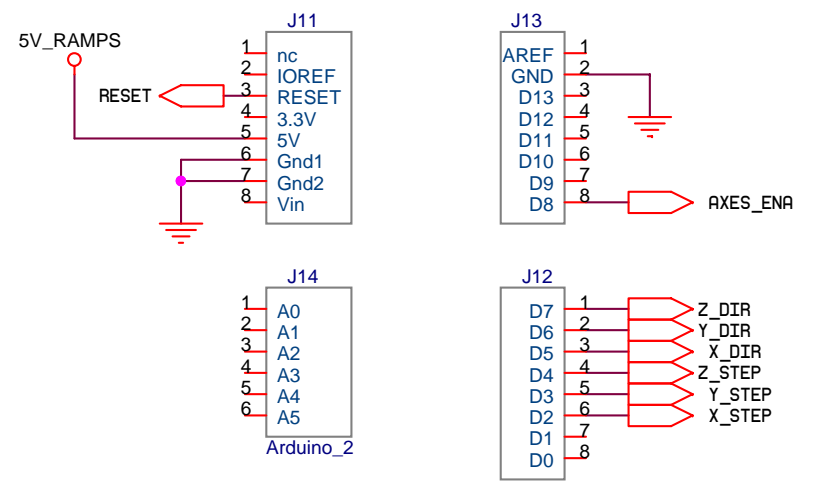

BeagleBone Black

Options

PC Parallel Port Output

RAMPS Adapter

grbl Adapter

Title		
BeagleBone RAMPS + Parallel		
Size	Document Number	Rev
B	B32020	1.0
Date:	Wednesday, August 28, 2013	Sheet 1 of 1