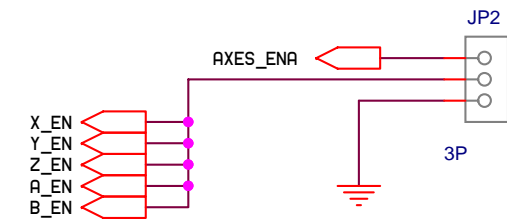

BeagleBone Black

Options

PC Parallel Port Output

RAMPS Adapter

grbl Adapter

Title		
BeagleBone RAMPS + Parallel		
Size	Document Number	Rev
B	B32020	1.0
Date:	Wednesday, August 28, 2013	Sheet 1 of 1