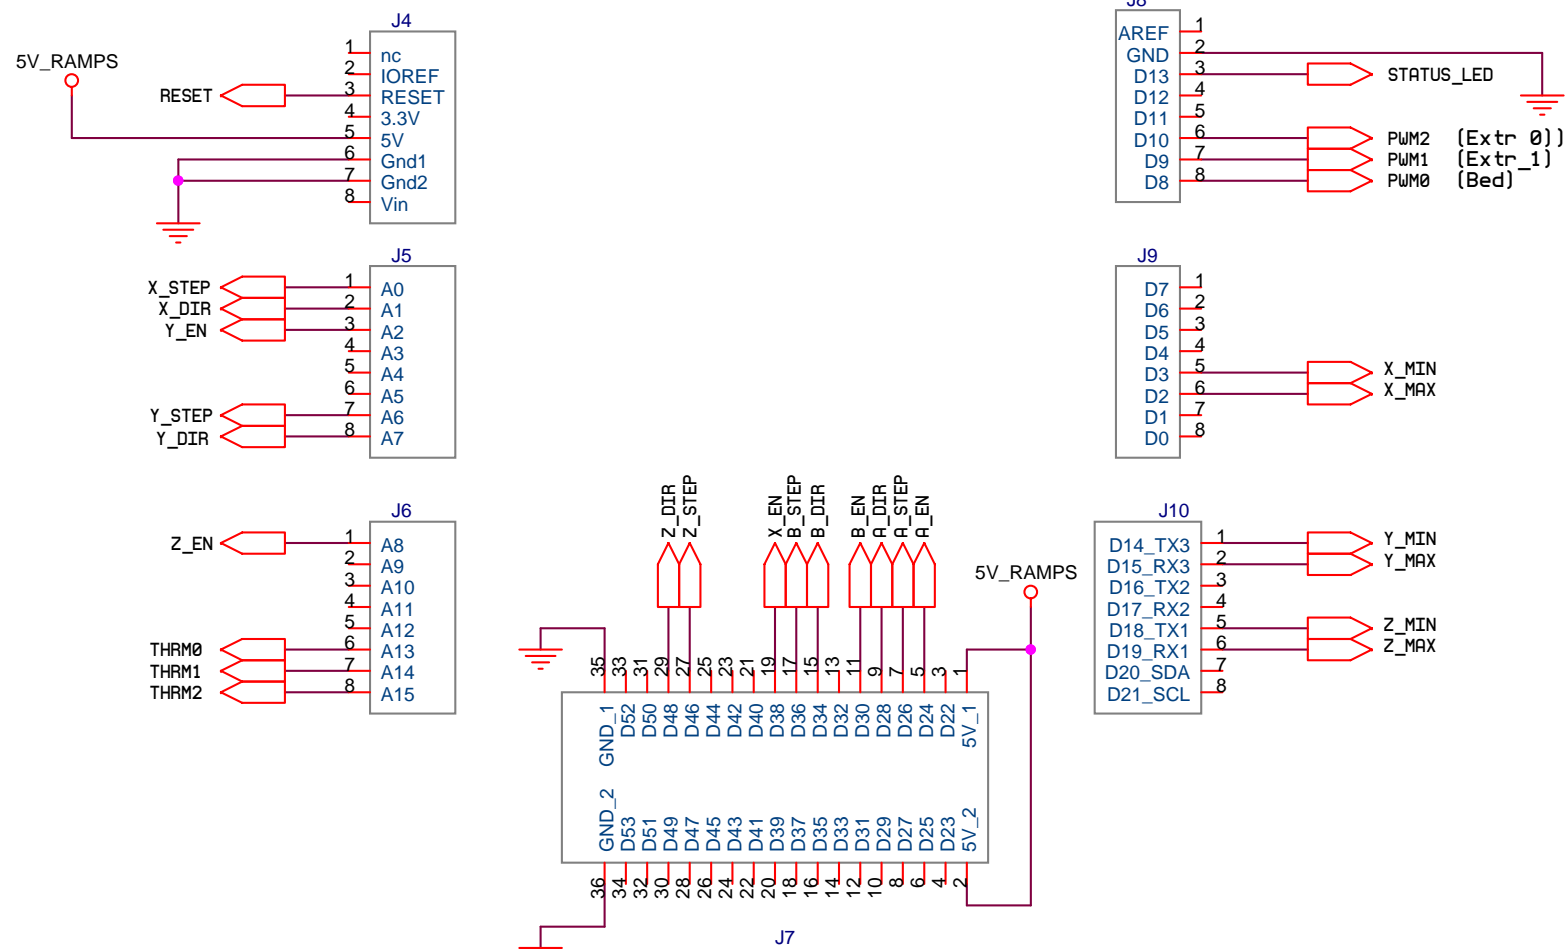

BeagleBone Black

Options

PC Parallel Port Output

RAMPS Adapter

grbl Adapter

Title		
BeagleBone RAMPS + Parallel		
Size	Document Number	Rev
B	B32020	1.0
Date:	Wednesday, August 28, 2013	Sheet 1 of 1