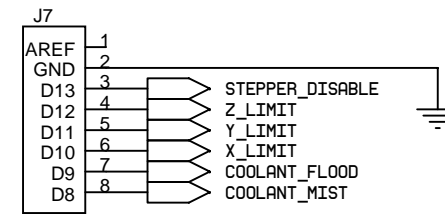

Switches

Power

Power Driver

Arduino Mega Pins

Install on older
 Arduinos with
 no IOREF pin

Stepper Motor Drivers