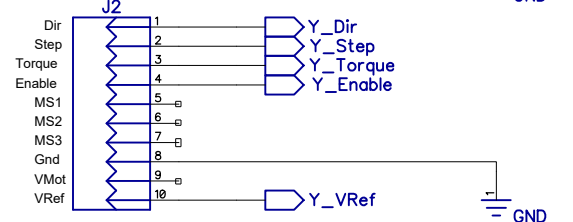

X-Controller Rear

X-Controller Keypad

Serial LCD