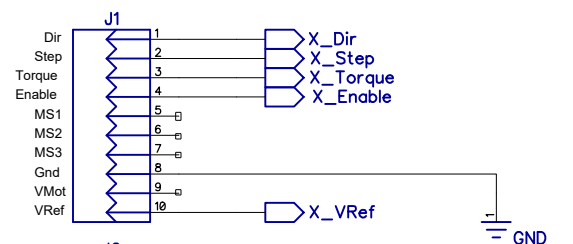

X-Controller Rear

X-Controller Keypad

Serial LCD