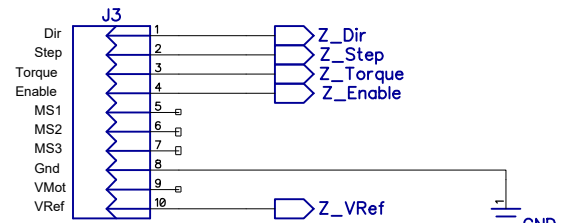

X-Controller Rear

X-Controller Keypad

Serial LCD