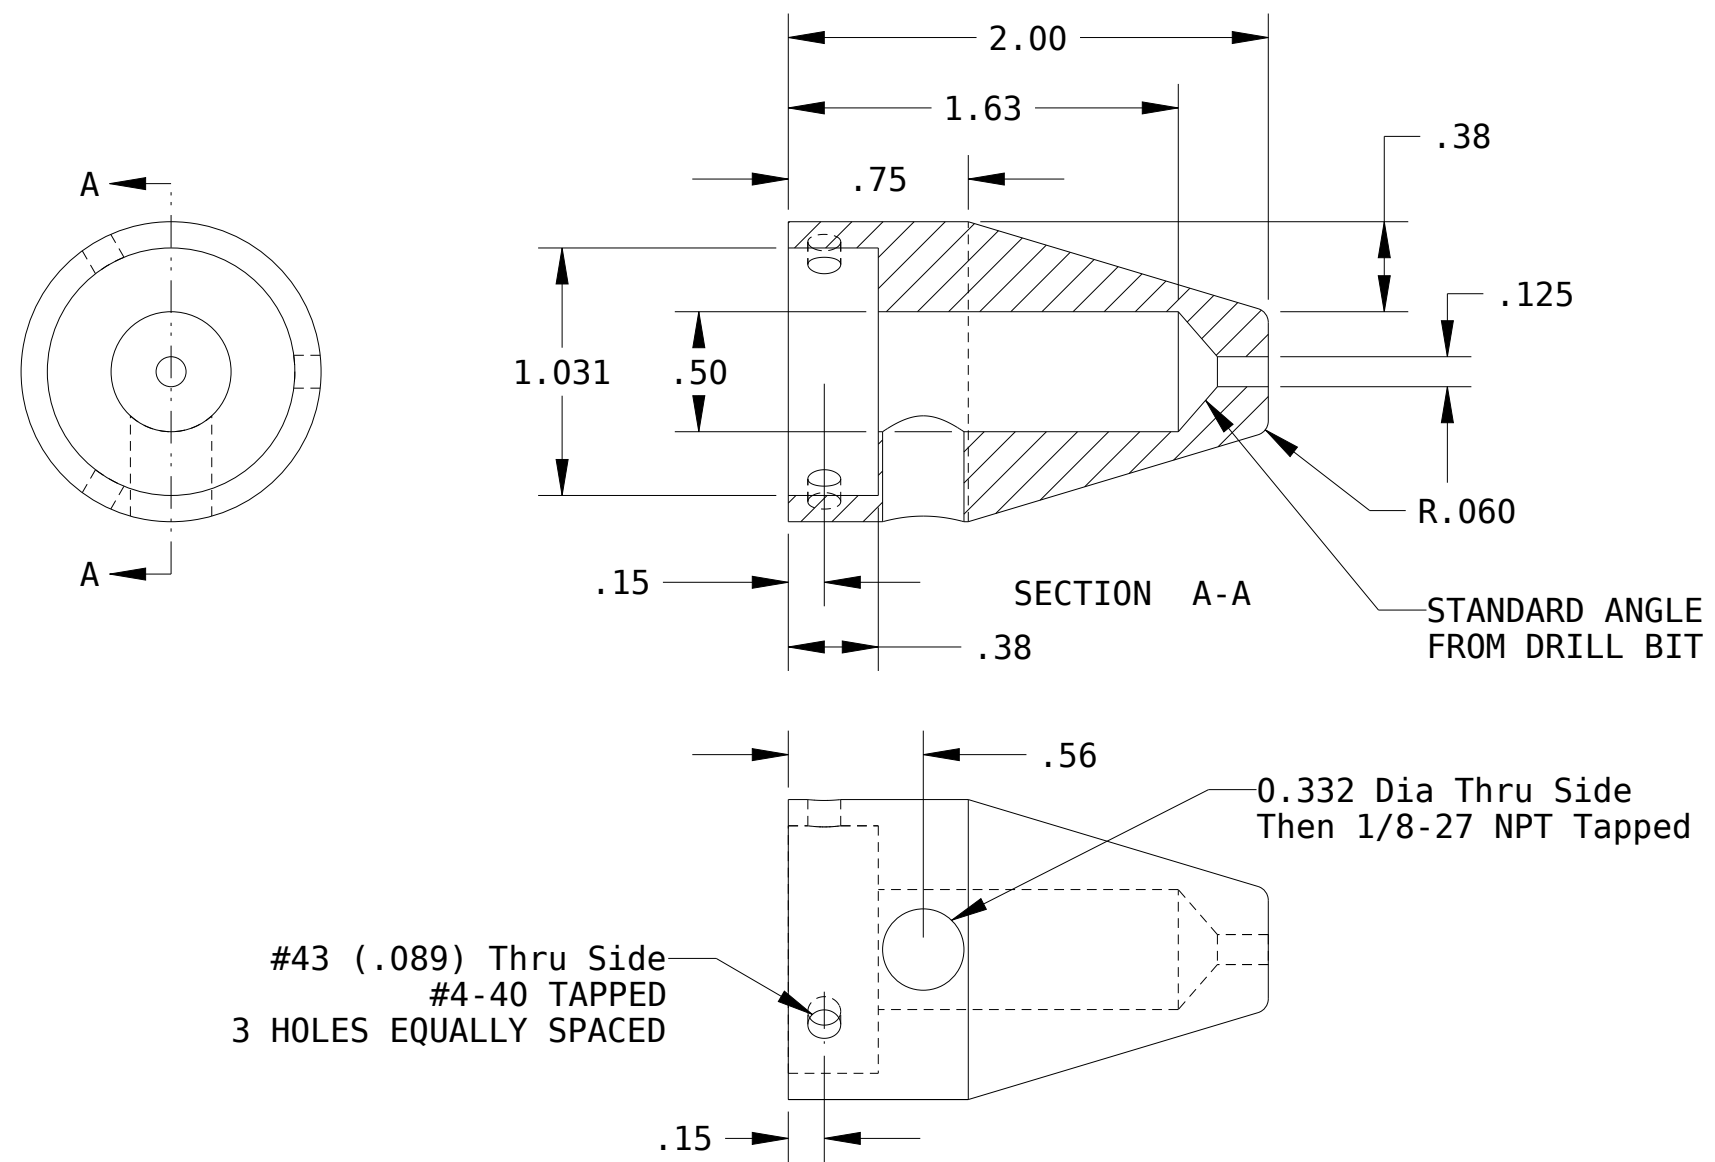

REVISIONS			
SYM	DESCRIPTION	BY	DATE
2	ORIGINAL	BJD	11/30/10

The work is licensed under a Creative Commons Attribute-Share Alike 3.0 License

UNLESS OTHERWISE SPECIFIED:	DRAWN	BJD	10/6/09
FRACTIONAL ± 1/32	CHECKER		
DECIMAL .XXX ± .010	MECH. ENGR.		
ANGULAR .XX ± .020	ELEC. ENGR.		
± 1/2°	PROJ. ENGR.		
MATERIAL: ALUMINUM 6061	CHIEF ENGR.		
SPEC:			
FINISH:			
SPEC:			

DO NOT SCALE

ASSIST AIR NOZZLE		SCALE	

www.buildlog.net

NOZZLE
SHEET 1 OF 1